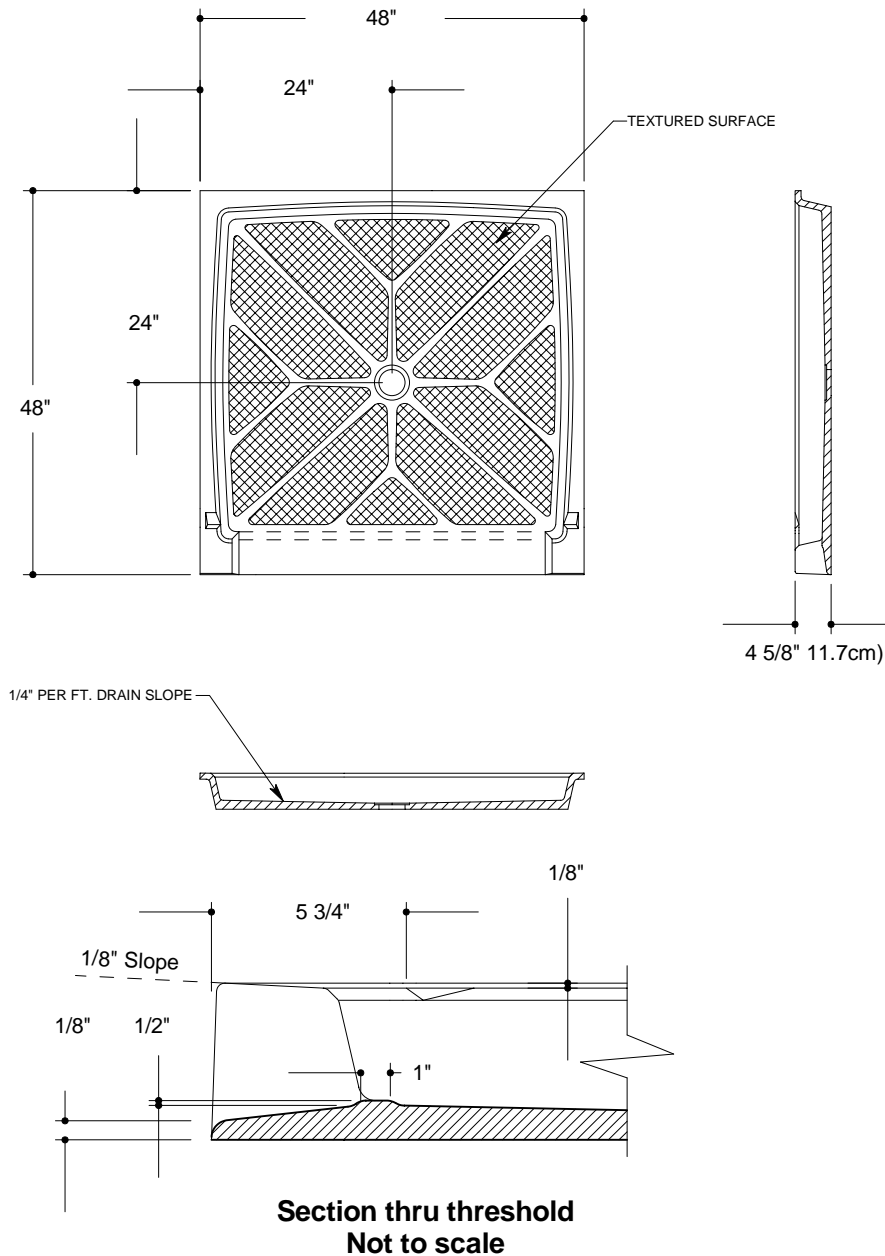

## T 48" x 48" Accessible Shower Pan 1052-04

### Our ADA accessible 1052-1 and 1052-4 Shower Pan features include:

- Designer-textured pan floors
- Minimum of 1/4" per foot slope, with slope especially designed to slope away from the shower entrance
- Integral 3-sided threshold
- Wheelchair ramp for wheel chair access to the shower
- Slightly "designer-contoured" pan sidewalls