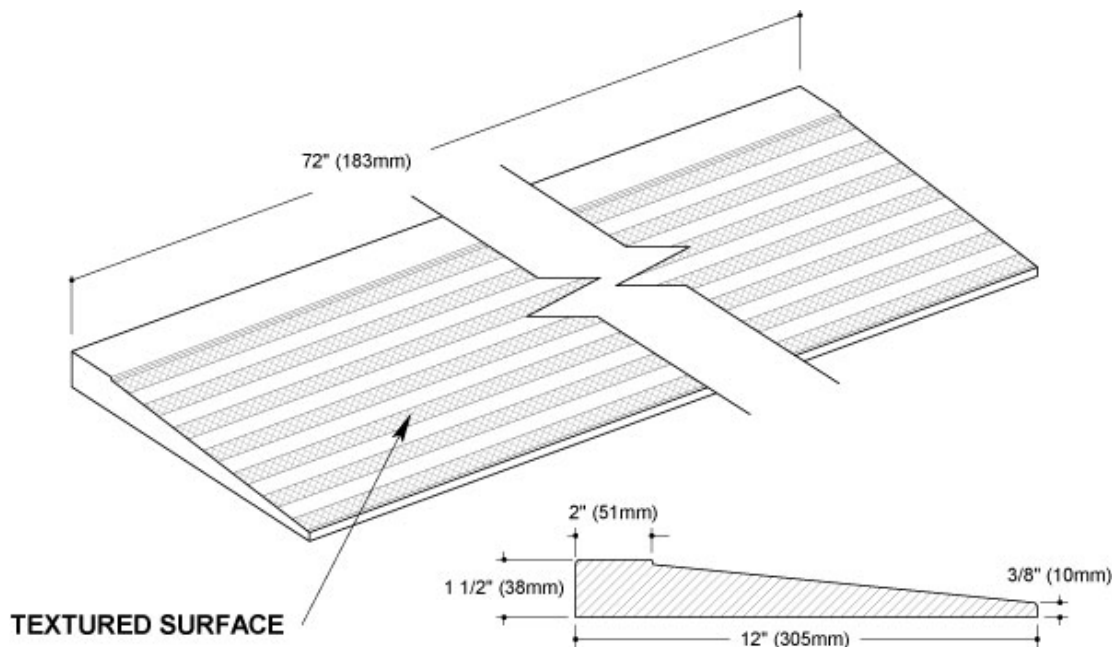

## Universal Shower Pan Ramp 226835 12 x 72 Not to Scale

Our universal shower pan ramps are designed for use by physically impaired or handicapped persons needing easy, safe entrance to a shower. The combination of a universal shower pan and universal shower pan ramps offer the option of creating different sized shower pans from a single mold pair. The ramps include a slip resistance textured floor pattern.