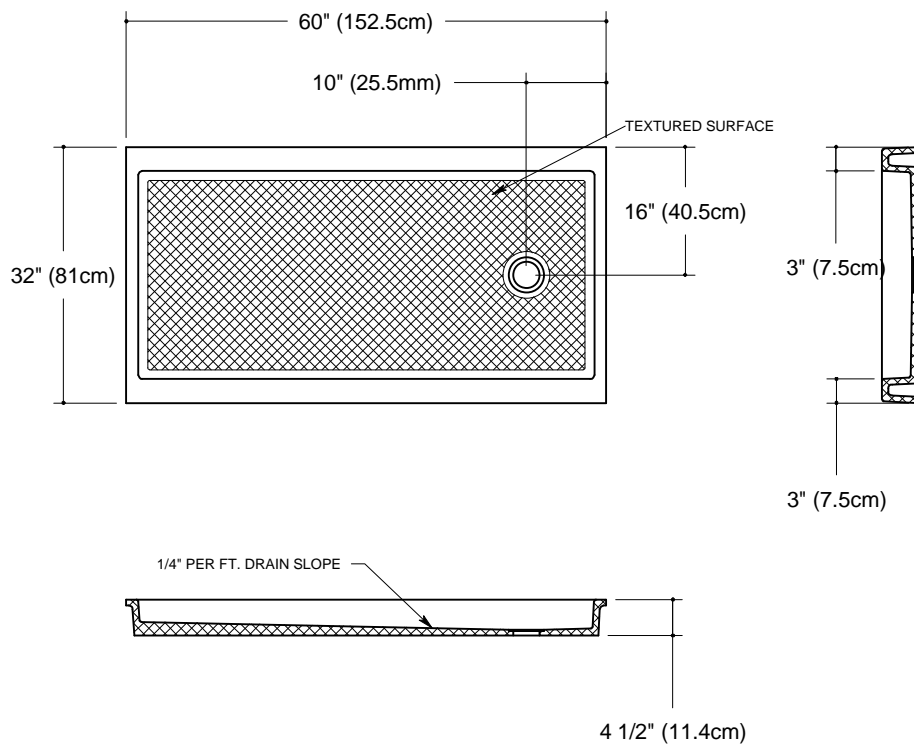

R & D MARBLE

Beautiful stone is our business

Est. 1979

R & D Marble, Inc.
11743 N. US Hwy 75
Willis TX 77378
(936) 856-6342

1050-6 Shower Pan T 60" x 32"

Note: This can also be used as a left-hand drain.