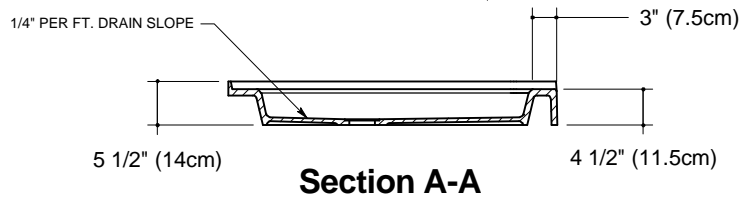

R & D MARBLE

Beautiful stone is our business

Est. 1979

R & D Marble, Inc.
11743 N. US Hwy 75
Willis TX 77378
(936) 856-6342

1051-01 Shower Pan 23051 38" x 38"

Sections showing water dam and drain details.
(Lightweight option not shown)