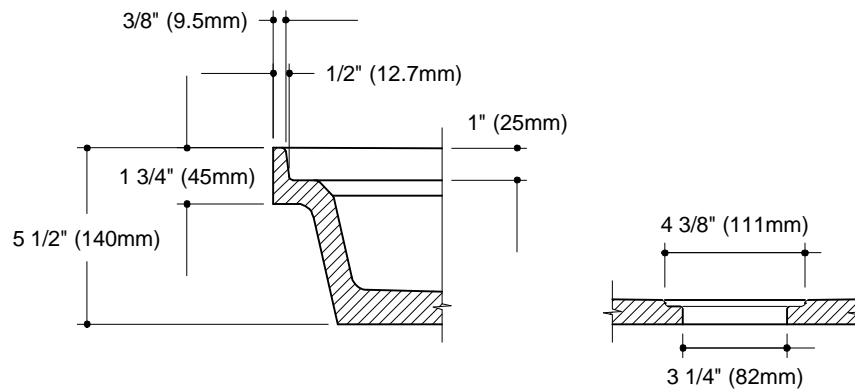

R & D MARBLE

Beautiful stone is our business

Est. 1979

R & D Marble, Inc.
11743 N. US Hwy 75
Willis TX 77378
(936) 856-6342

1051-01 Shower Pan 23051 38" x 38"

Sections showing water dam and drain details.
(Lightweight option not shown)