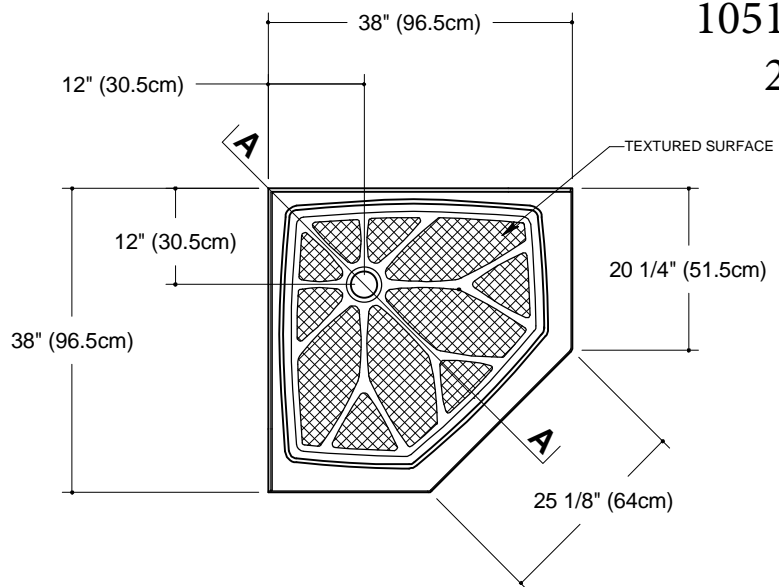

R & D MARBLE

Beautiful stone is our business

Est. 1979

R & D Marble, Inc.
11743 N. US Hwy 75
Willis TX 77378
(936) 856-6342

1051-01 Shower Pan 23051 38" x 38"

Sections showing water dam and drain details.
(Lightweight option not shown)